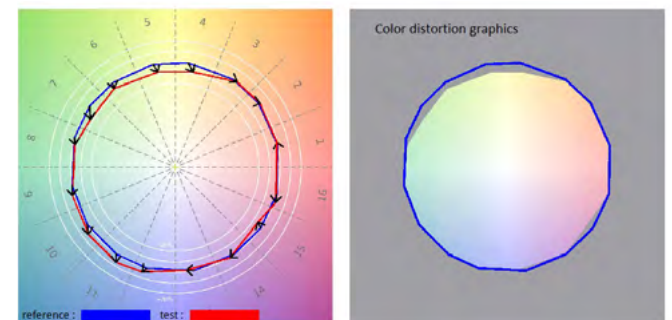

General Color Rendition

Measurements taken with domed diffuser