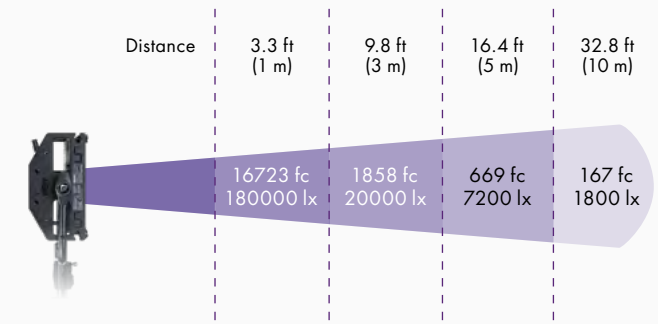

Tungsten 3200K