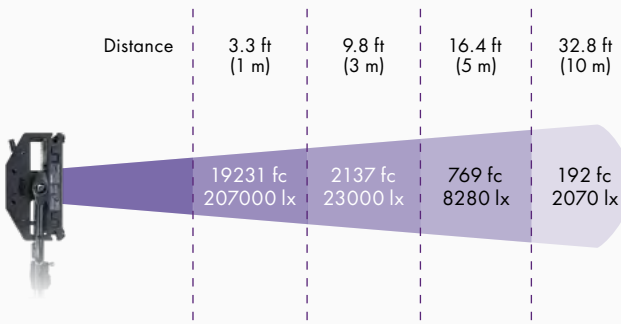

Daylight 5600K