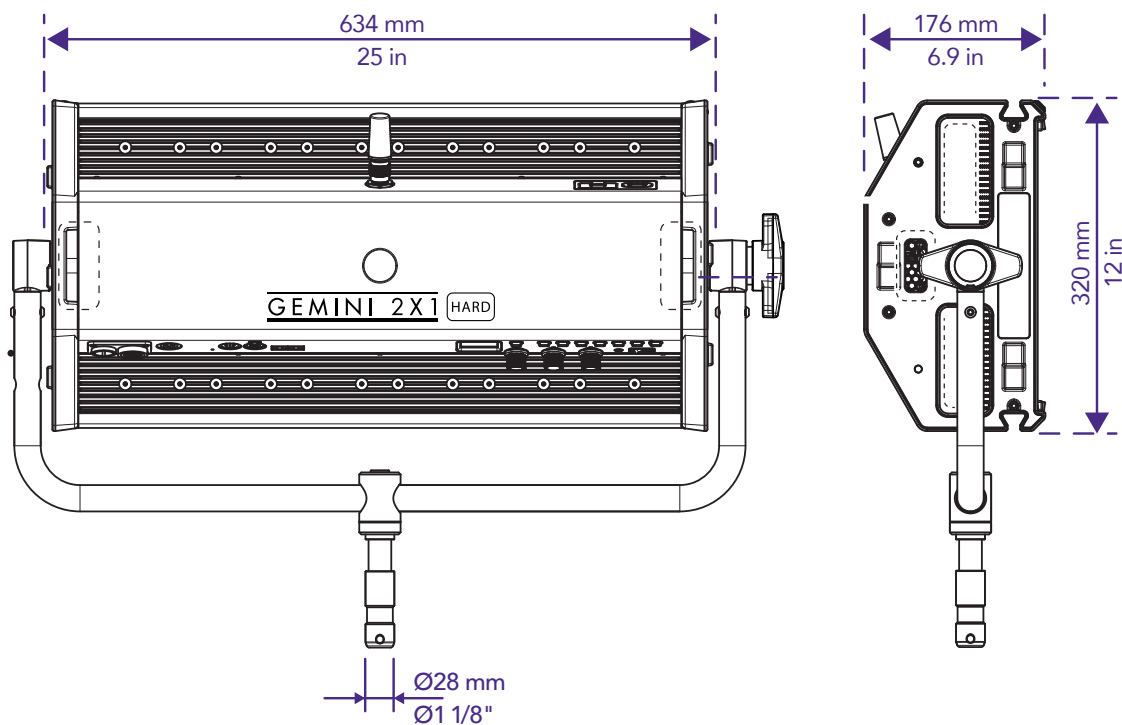

*measured with Domed Diffuser

Operational

- **Lighting Control Modes:** RGBWW/CCT/HSI/XY/Gel/FX
  single dial with LCD menu control
- **Number of Gels:** 300
- **Number of Effects:** 11
- **Dimming Control:** Constant Current 0-100% Continuous
- **Remote Control Options:** Integrated: DMX, RDM, CRMX
  Optional dongle: Bluetooth
- **Fan Control:** Yes
- **USB Updates:** Yes
- **Ambient Temp Operation:** -4° to 113° F / - 20° to + 45° C
- **Estimated LED lifetime:** 35,000+ hrs
- **Preset Options:** 6x preset CCT modes with quick select buttons
  6x customisable user presets with quick select buttons

Mechanical

- **Versions:** Manual, pole operated
- **Weight*:** Manual: 25.3 lbs / 11.5 kg
  Pole Operated: 32 lbs / 14.5 kg
- **Size (without yoke):** H12" W25" D6.9"
  H320mm W634mm D176mm
- **Size (with yoke):** H20.8" W29.4" D6.9"
  H520mm W748mm D176mm
- **Mounting method:** Junior Pin (removable)

* Including yoke and power supply

Electrical

- **Nominal power draw:** 500W
- **Power supply:** Internal
- **Mains Input:** PowerCON True 1, 100-240 VAC / 50-60 Hz
- **Battery DC Voltage Range:** 26-33 VDC
- **IP Rating:** IP20

DIMENSIONS