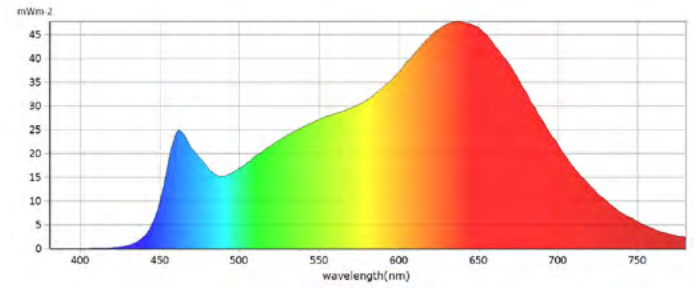

Daylight 5600K

Tungsten 3200K

CRI 5600K

Spectrum

General Color Rendition

Measurements taken with domed diffuser

CRI 3200K

Spectrum

General Color Rendition

Measurements taken with domed diffuser