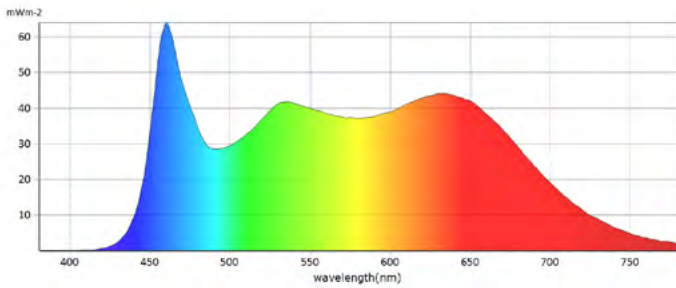

Daylight 5600K

Tungsten 3200K

CRI 5600K

Spectrum

General Color Rendition

Measurements taken with domed diffuser

CRI 3200K

Spectrum

General Color Rendition

Measurements taken with domed diffuser