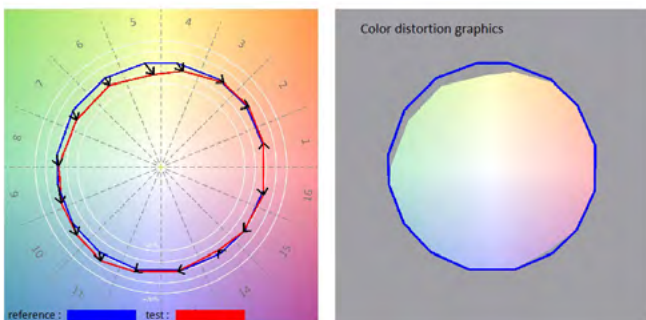

General Color Rendition

Measurements taken with domed diffuser