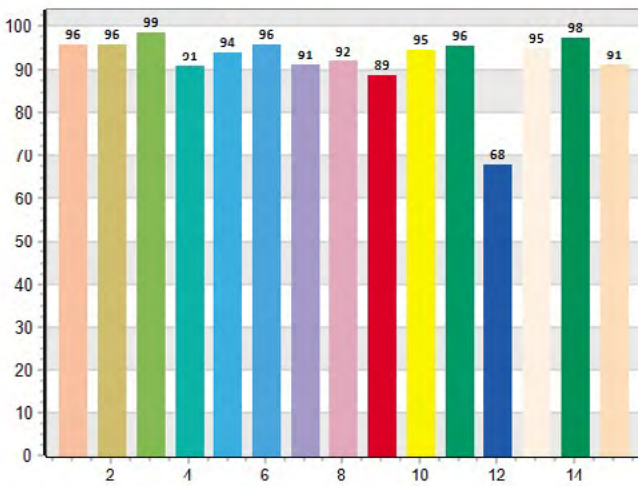

Daylight 5600K

Tungsten 3200K

CRI 5600K

Spectrum

General Color Rendition

Measurements taken with domed diffuser

CRI 3200K

Spectrum

General Color Rendition

Measurements taken with domed diffuser